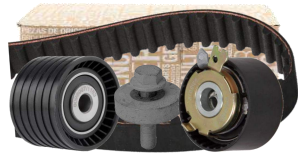

RN1106-404

KIT DISTRIBUCION (BANDA 132D + 2 TENSORES)

DUSTER 1.6 16V 08/20, LOGAN/SAND/STEP 1.6 16V 07/20,
MEGANE/SCE/CLIO/SYM/KANG 1.6 16V