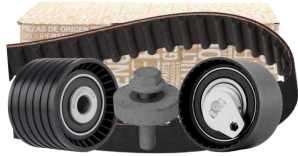

RN1106-202

KIT DISTRIBUCION (BANDA 126D + 2 TENSORES)

DUSTER 2.0 16V 08/20, MEGANE/SCENIC 2.0 16V