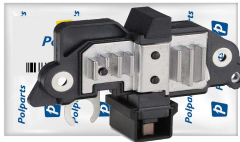

RN6606-151

RESISTENCIA ALTER 98Ah

LOGAN/SANDERO, MEGANE1/SCEN1, CLIO2/SYM/KANG