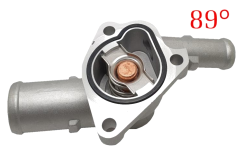

	RN1107-472 5308182 x 1unid	TERMOSTATO 82° D.54 A.25.5 - Motor 1.6 SCe Duster 1.6 SCe 20/26, Logan/Sand 1.6 SCe 20/26
		RN1107-474 65352 x 1unid	TERMOSTATO 82° D.54 A.25.5 - Motor 1.6 SCe Duster 1.6 SCe 20/26, Logan/Sand 1.6 SCe 20/26
		RN1107-452 772985 x 1unid	TERMOSTATO 89° D.50 A.23 - Motor 1.6-1.4 8v/16v Duster 08/20, Logan/Sand 07/15, Megane/Clio
		RN1107-461 5205083 x 1unid	TERMOSTATO 83° D.50 A.23 - Motor 1.6 16v Logan/Sand 16v 15/20
		RN1107-450 5205089 x 1unid	TERMOSTATO 89° D.50 A.23 - Motor 1.6-1.4 8v/16v Duster 08/20, Logan/Sand 07/15, Megane/Clio
		RN1107-451 30403 x 1unid	TERMOSTATO 89° D.50 A.23 - Motor 1.6-1.4 8v/16v Duster 08/20, Logan/Sand 07/15, Megane/Clio
		PG1107-420 33727 x 1unid	TERMOSTATO 89° D.53.5 A.22.5 - Motor 1.4-1.6 306 93/03, Partner 96/15, Berlingo 96/11
		HY1107-407 23010 x 1unid	TERMOSTATO 82° D.53.5 A.33 - - Motor 2.0-2.4-1.6 Tucson/Ix35, Sportage, Santafe/Sorento, Sonata, Cerato/Ceed, Rio/Accent 1.6
		HY1107-408 42100 x 1unid	TERMOSTATO 82° D.56 A.43 - Motores 2.5TD-2.9TD Terracan 01/08, H1 08>, Pregio
		HY1107-404 02B000 x 1unid	TERMOSTATO 82° D.54 A.25.5 - Motores 1.6GDi-1.4-1.0-1.2 Accent 1.6 15/26, Tucson 15/23, Creta 16/21, , ix35 09/16, i10/i30 07/18, Picanto, Cerato, Rio/Ceed, Optima
		HY1107-403 26100 x 1unid	TERMOSTATO 88° D.54 A.34 - Motores 2.0-1.4 Sportage/ix35 09/16, Tucson 15/23, Creta 16/21, Soul/Cerato/Optima, Accent 1.4 06/18

89°

RN1107-475
55580

TERMOSTATO 89° C.BASE METAL
Motor 1.2 16v
Twingo

x 1unid

89°

RN1107-480
660882

TERMOSTATO 89° C.BASE PLAST.
Motor 1.2 16v
Twingo

x 1unid

x 1unid

PG1107-414
336Q1

TERMOSTATO 89° C.BASE PLAST.
Motor 1.6-1.4-
206/307 98/12, Partner 96/15, Berlingo 96/11, C3, C4, Jumpy
I 94/06, Xsara

x 1unid

83°

sensor

PG1107-424
336AF

TERMOSTATO 83° C.BASE Y S.TEMP
Motor 1.6-1.4 HDi 16v
Berlingo, Jumpy, Expert/Partner, C2/C3/C4/C5, 207/
307/308/3008/5008